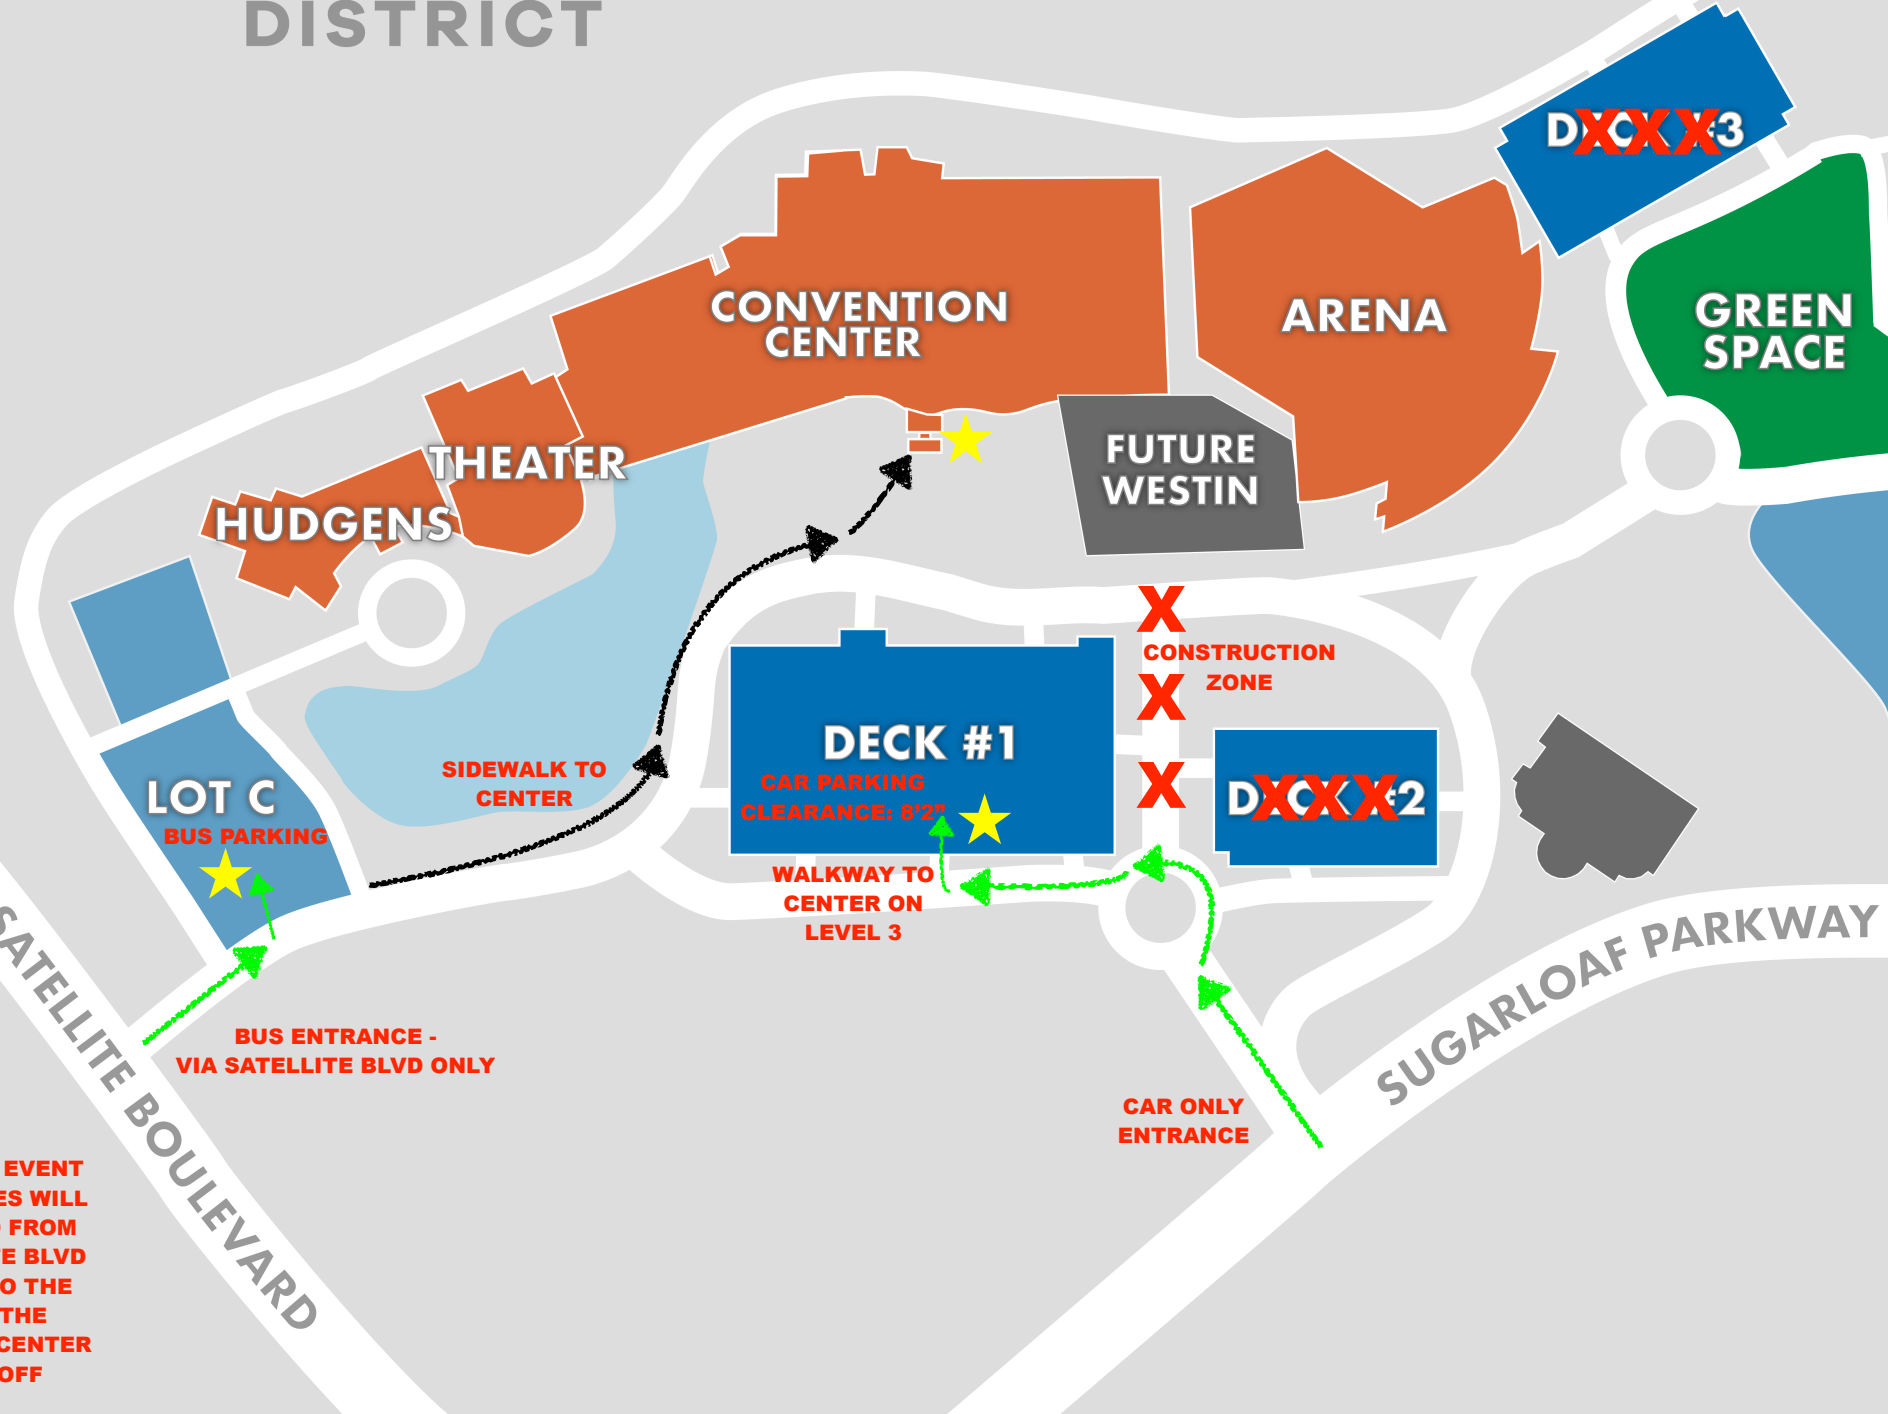

# GAS SOUTH DISTRICT

**NOTE: IN THE EVENT OF RAIN, BUSES WILL BE DIRECTED FROM THE SATELLITE BLVD ENTRANCE TO THE FRONT OF THE CONVENTION CENTER FOR DROPOFF**